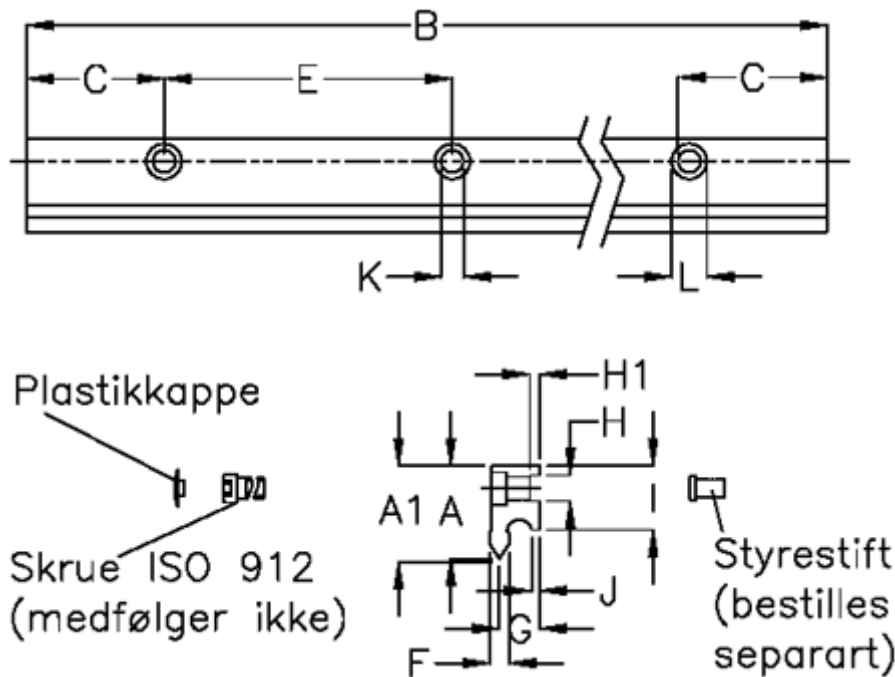

Article number: 05712521616

Description: Hepco GV3 slide NV E L1616 P3  
with counterbored holes

## Measures

A	= 16	G	= 8.2	Weight kg/1000 = 1.00
A1	= 16.72	H	= 4	
B	= 1616	H1	= 1.5	
C	= 43.0	I	= 12.40	
E	= 90	J	= 1.75	
F	= 4.42	K	= 4.5	
For bearing	= J18	L	= 8 x 4.1	
For guide pin	= SDP4	Precision type	= P3	